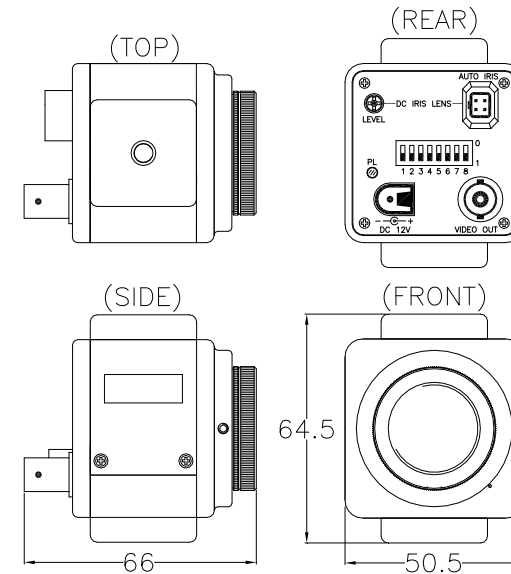

SPECIFICATION (RoHS Conform)

MODE NO.	MTV-73S10HN	MTV-73S10HP
TV SYSTEM	NTSC	PAL
IMAGE SENSOR	1/3-inch I.L. CCD Image Sensor	
CCD TOTAL PIXELS	~ 410K	~ 470K
SYNC SYSTEM	Internal	
MINIMUM ILLUMINATION	--> 0.012 lux@F1.2 /20 IRE AGC on B/W --> 0.0014 lux@F1.2 /20 IRE SENS-UP (32X) B/W	
LENS & VIEW ANGLE	---	
RESOLUTION	540TVL	
WHITE BALANCE	Mode	ATW / AWC
	Range	3200 ~ 10000 °K
S/N RATIO	50dB (MIN) / 58dB (TYP) (Gamma, Aperture, AGC, OFF)	
DNR (Digital Noise Reduce)	S/N UP 4.5dB	
GAIN CONTROL	AGC ON / OFF	
SENSE UP	ON /OFF (Preset X4 , Option X32)	
H - MIRROR FUNCTION	OFF / ON	
V - MIRROR FUNCTION	OFF / ON	
B.L.C. FUNCTION	ON / OFF	
COLOR BAR	OFF / ON	
AUTO IRIS	A.E.S. / DC-IRIS	
ELECTRONIC SHUTTER	1/60~1/120,000 sec.	1/50~1/120,000 sec.
VIDEO OUTPUT	1.0V p-p composite video at 75 ohm With monitor output	
OPERATION TEMPERATURE	-20°C to 50°C	
OPERATIONAL HUMIDITY	within 85% RH	
POWER SUPPLY	DC12V±1V / 150mA	

* The specifications and appearance of the product may changed without notice.

Dimension: Unit (mm / ±0.5mm)

Auto IRIS

Lens Connector :

DC-LENS	
P1	DUMP-
P2	DUMP+
P3	DRIVE
P4	GND

Function Switch

FUNCTION SWITCH		1	0
S1	AES/ALC	AES	ALC
S2	AGC	AGC ON	AGC OFF
S3	ATW/AWC	ATW	AWC
S4	BLC	BLC ON	BLC OFF
S5	H-MIRROR	NORMAL	MIRROR
S6	V-MIRROR	NORMAL	MIRROR
S7	SENS-UP (X4)	SENS-UP ON	SENS-UP OFF
S8	VIDEO/COLOR BAR	VIDEO	COLOR BAR