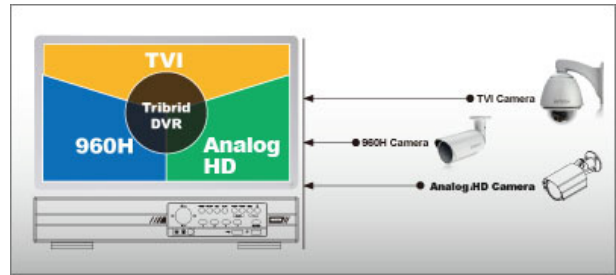

Tribrid Video Input

- ❖ Supports Analog HD / TVI / 960H video input.
- ❖ Up to 1080P recording

Push Status -

Active Event Notification with EagleEyes App

- ❖ Push Status to send instant notifications for system events, such as video loss or HDD data removal.