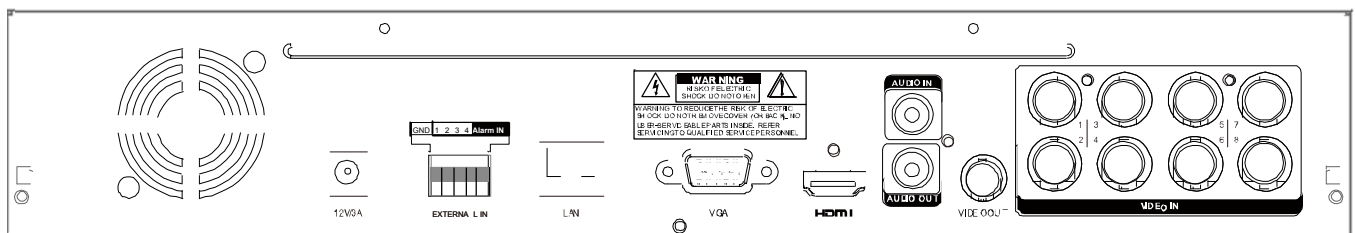

▶ REAR PANEL

* EaZy Networking is a free P2P cloud service to connect AVTECH devices to the Internet automatically by plug-and-play, enabling you to check the live view via your mobile device or laptop at anytime (in 64 kbps).